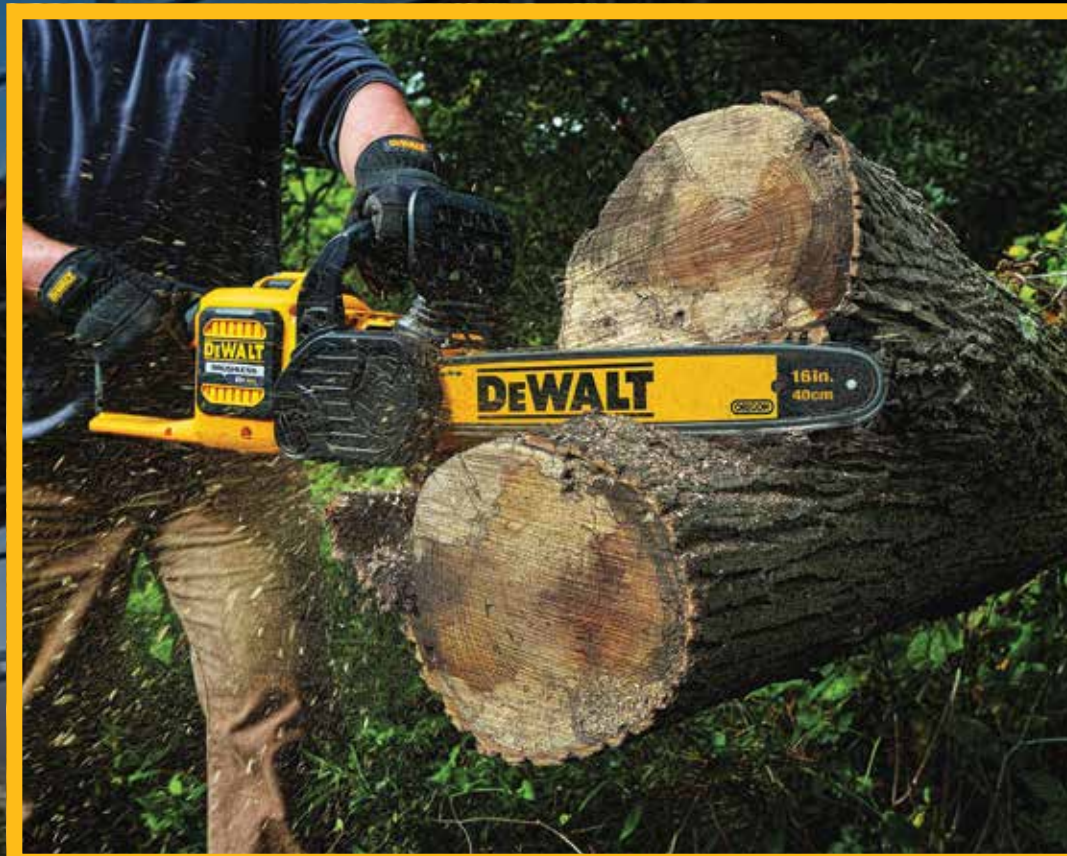

Bartlett's Lumber & Hardware

www.bartlettlumber.com

DEWALT

OUTDOOR TOOL SALE

APRIL 6TH - MAY 2ND

16" 60V MAX* CHAINSAW
3 Ah. Up to 70 cuts per charge. Model DCCS670B (2309870) Bare tool.

269⁰⁰

60V 15" MAX* STRING TRIMMER
Gear drive design powers through tough overgrowth. Uses 0.080" line.
Model DCST970B (2309862) Bare tool.

219⁰⁰

18" 60V MAX* CHAINSAW
Quick chain adjustment with onboard wrench. Model DCCS672B (2309979) Bare tool.

269⁰⁰